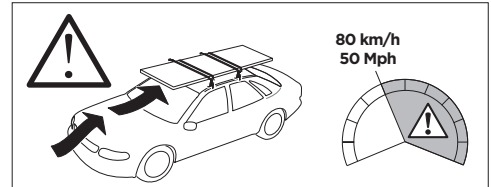

1

Kit 145335

OPEL Astra Sports Tourer (L), 5-dr Estate, 23-
VAUXHALL Astra Sports Tourer (L), 5-dr Estate, 23-

ISO 11154-E

Bring your life
thule.com