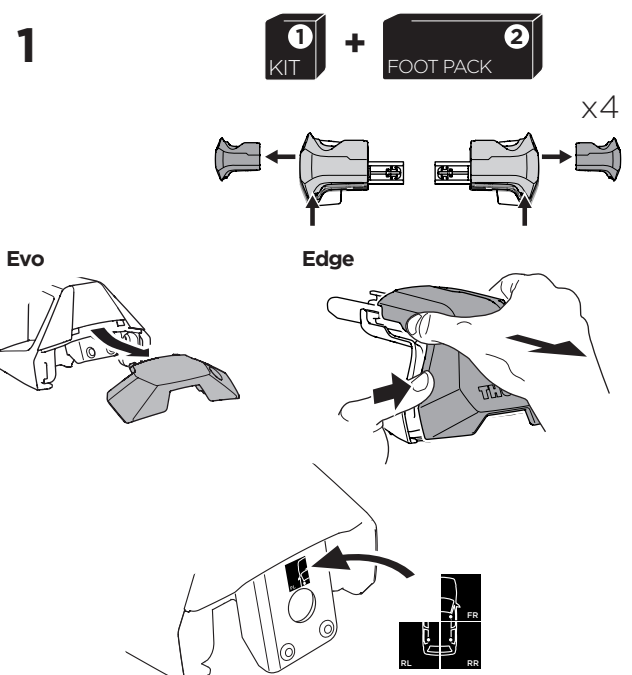

1

Kit 145335

OPEL Astra Sports Tourer (L), 5-dr Estate, 23-
VAUXHALL Astra Sports Tourer (L), 5-dr Estate, 23-

ISO 11154-E

Bring your life
thule.com