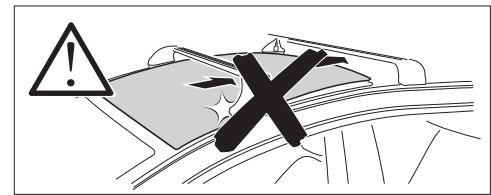

1

Kit 186211

AUDI A5 Avant, 5-dr Estate, 25-

ISO 11154-E

This kit is only for vehicles with flush railing.

1 KIT
Safety

O19 x4 171 x4 O22 x4 Spare Part 54201 x4

Max: 75 kg / 165 lbs

Max 130 km/h / 80 Mph

2 FOOT PACK
> Instructions

x4 4 Nm x1

80 km/h / 50 Mph

1 KIT + **2 FOOT PACK**

1 Evo Edge

2

3